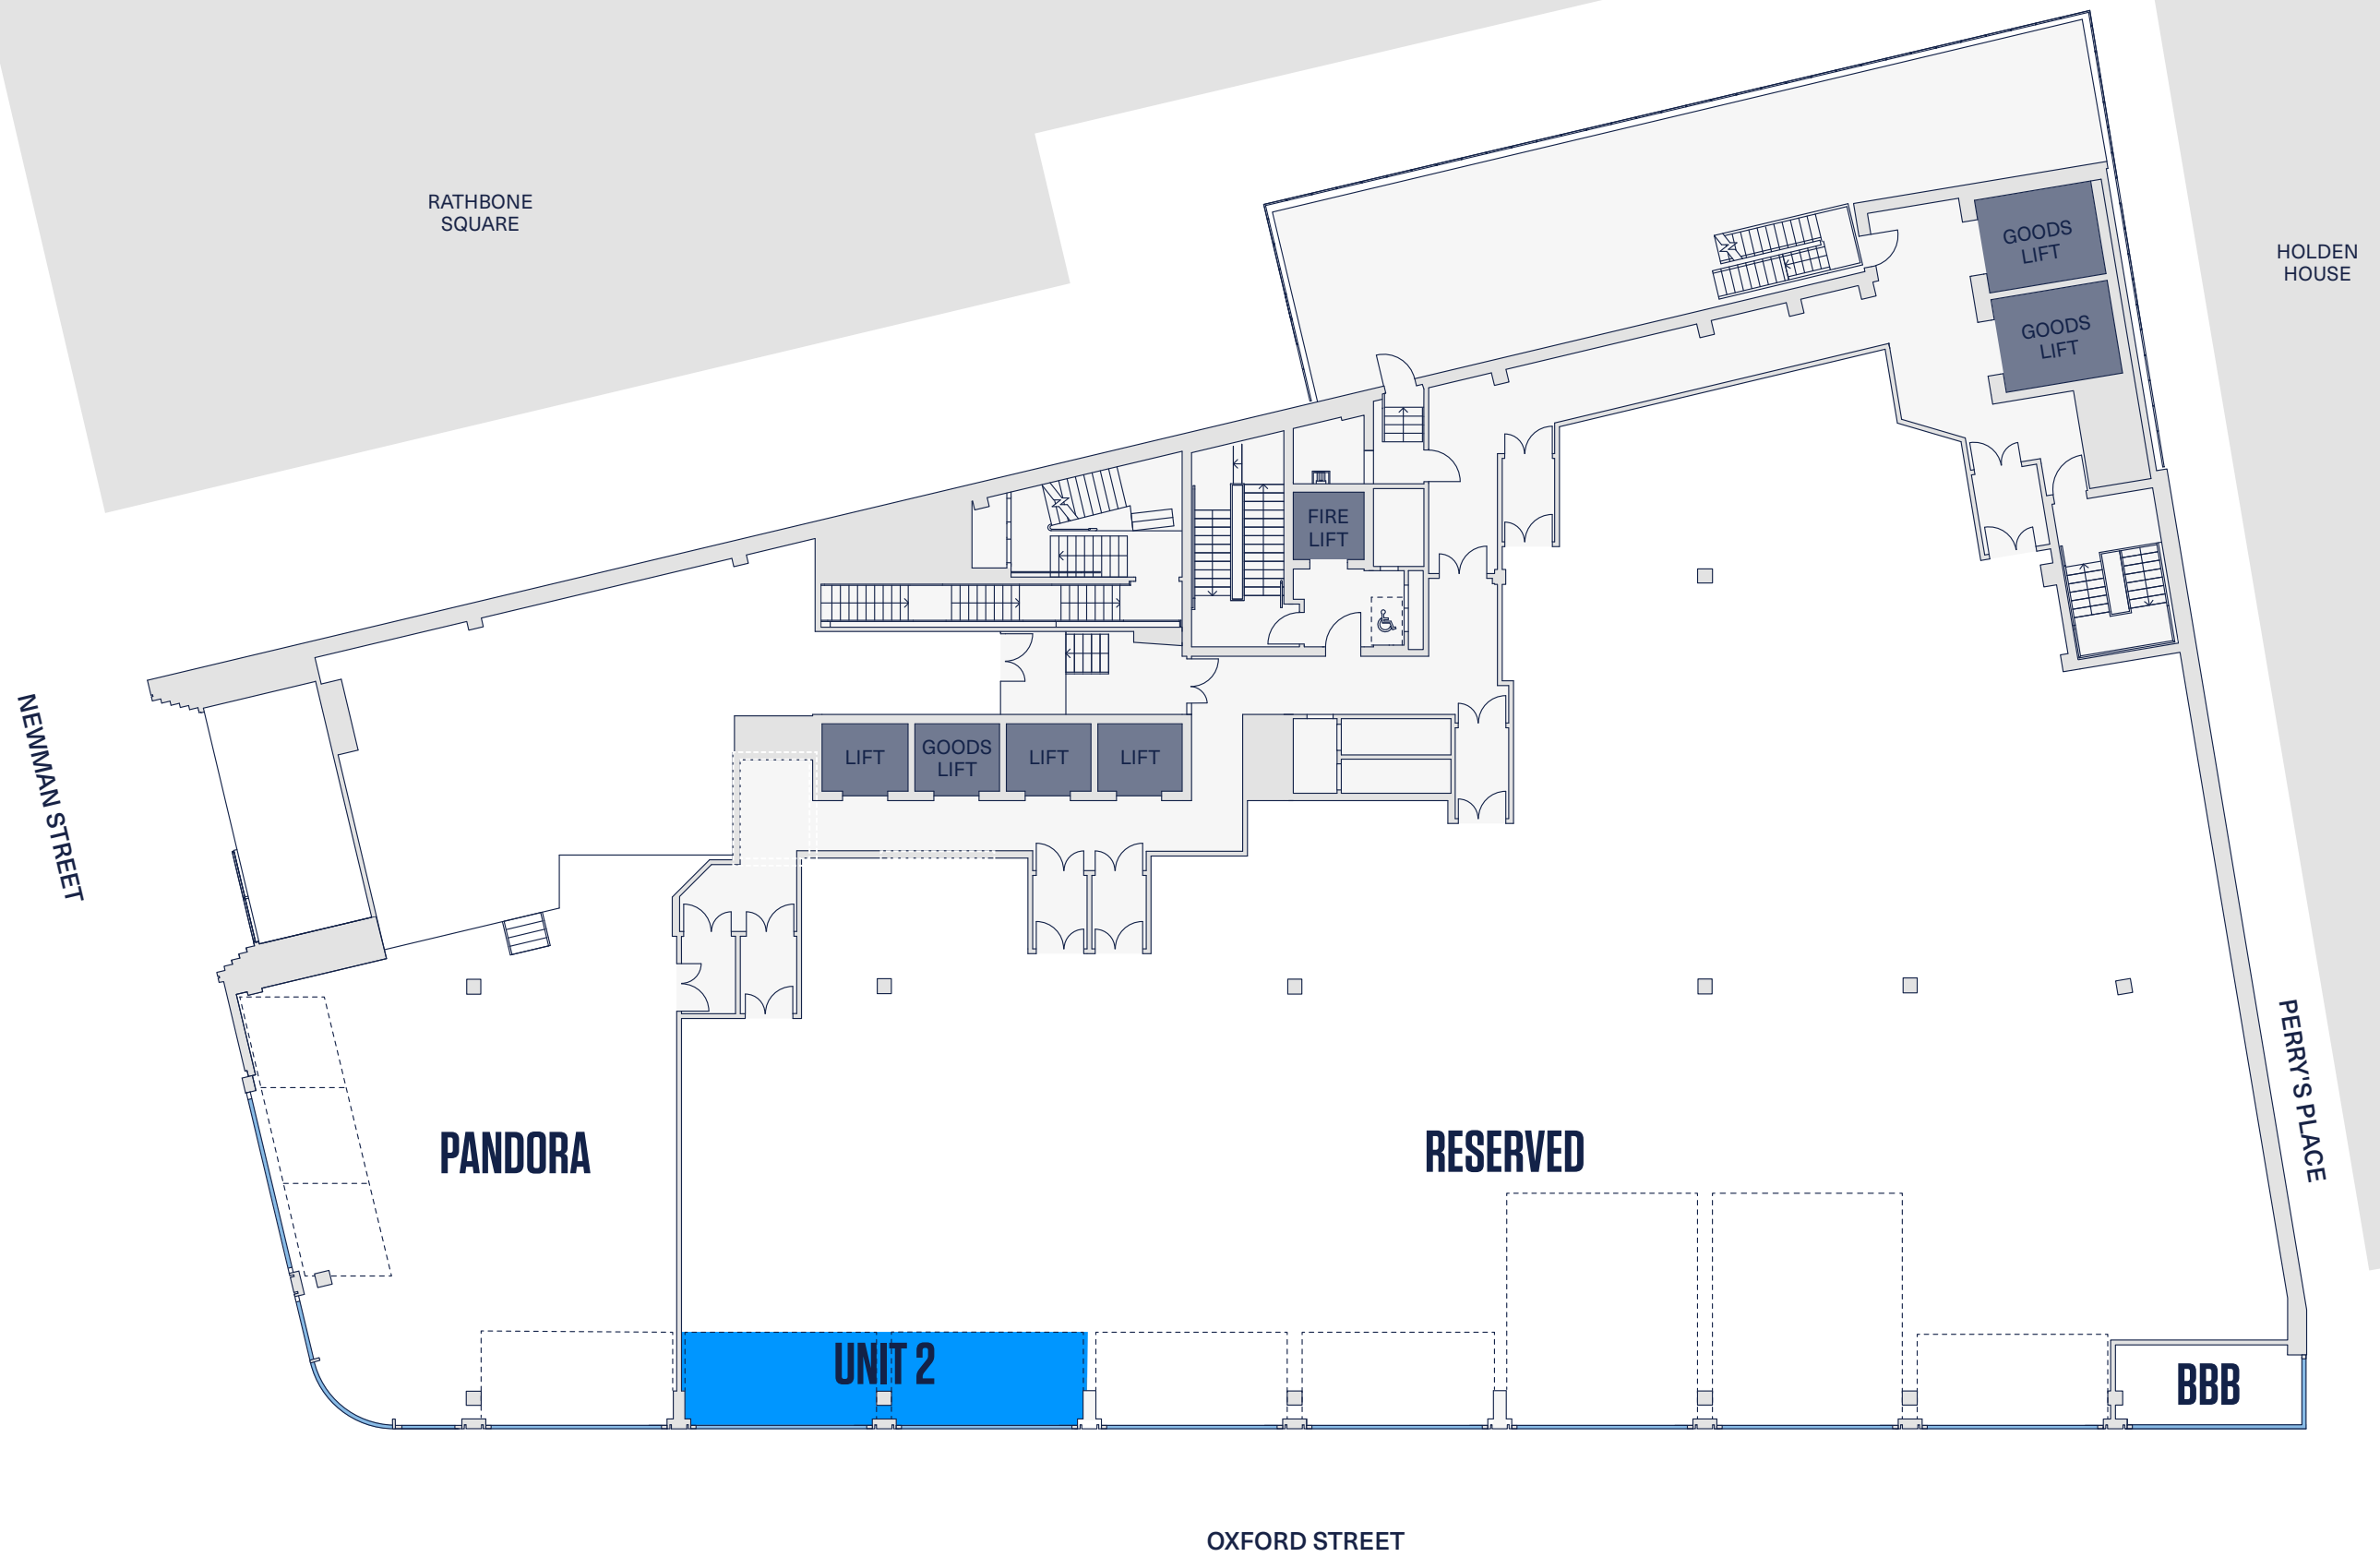

OXFORD STREET
LONDON

**1,812 SQ FT /
168 SQ M**

GROUND FLOOR

 Potential lift location

Tottenham Court Road Station
entrance at Dean Street

FIRST FLOOR

 Potential lift location

OXFORD STREET
LONDON